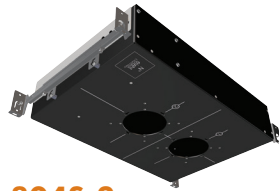

804S – Low Profile Multi-Lamp LED

FEATURES

- **Low Profile Recessed**
  4" overall height
  2, 3, and 4 lamp configurations
  IC / Airtight / Chicago Plenum Rated

- **Lamp Module Options**

- **LED Options**
  Static White
  Warm Dimming
  Tunable White
- **Optic Options**
  10°, 15°, 25°, and 40°
- **Optical Accessories**
  Five Beam Enhancing Lens Options
  Three Color Filtering Lens Options
- **Driver Options**
  Integral: Forward/Reverse Phase,
  0-10V, DALI, DMX, EcoSystem
- **Accepts all 800 Series trims**
- **CA JA8 2025 Compliant**

804S-2