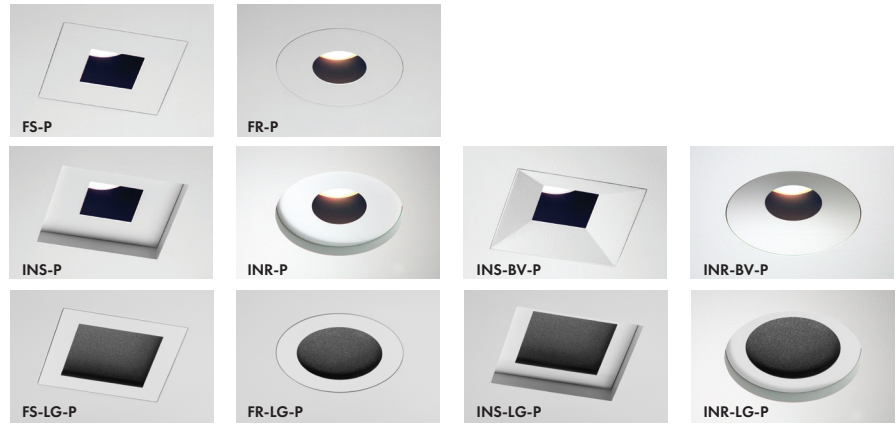

800 Series – Trim Packages

FEATURES

- Round and Square
- Flanged and Flangeless
- Minimal 1 -3/4" and 2 -3/4" apertures
- UL WET LISTED and IP54 Rated for use in DRY, DAMP, or WET locations (covered ceiling applications only)
- Approved for use in residential steam applications. Not for use in commercial steam applications.
- Compatible with all Number Eight Lighting **804S Series** housings
- Available in five designer finishes:

P-Series – Plaster/Sheetrock Ceiling Applications