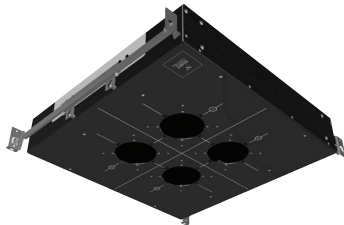

804S – Low Profile Multi-Lamp LED

FEATURES

- **Low Profile Recessed**
  4" overall height
  2, 3, and 4 lamp configurations
  IC / Airtight / Chicago Plenum Rated

- **Lamp Module Options**

- **LED Options**
  Static White
  Warm Dimming
  Tunable White
- **Optic Options**
  10°, 15°, 25°, and 40°
- **Optical Accessories**
  Five Beam Enhancing Lens Options
  Three Color Filtering Lens Options
- **Driver Options**
  Integral: Forward/Reverse Phase,
  0-10V, DALI, DMX, EcoSystem
- **Accepts all 800 Series trims**
- **CA JA8 2025 Compliant**

804S-4Q

804S-2/3/4/4Q MULTI-LAMP PERFORMANCE SUMMARY

LED Options	Static White			Warm Dimming			Tunable White
	HI	HI-2	HI-3	WD	WD-2	WD-4	TW
Delivered Lumens	2082-4164	2088-4176	1898-3792	1674-3348	1668-3336	1734-3472	2036-4072
CRI	94	94	97	97	97	97	95
R9	60	63	98	82	77	76	79
Efficacy	74	72	64	58	58	60	73
CCT Options	2700K, 3000K			3000K-1800K	2800K-2200K	3000-2200K	4700-2200K

Performance summary shown for Qty. 2-4 J2S Lamp Modules with FS/FLS/INS-LG/NL trims.
Static White and Tunable White LED data shown for 3000K.
Warm Dimming LED data shown for 3000K and 2800K.

526 Portal Street
Cotati, CA 94931
USA
P 707.794.0888
www.8lighting.com

All No. 8 Lighting fixtures and components are UL listed to both U.S. and Canadian requirements. No. 8 Lighting trims and lamp modules are protected by one or more U.S. Patents. No. 8 Lighting reserves the right to change details of design, materials, and finish.

© 2025 No. 8 Lighting