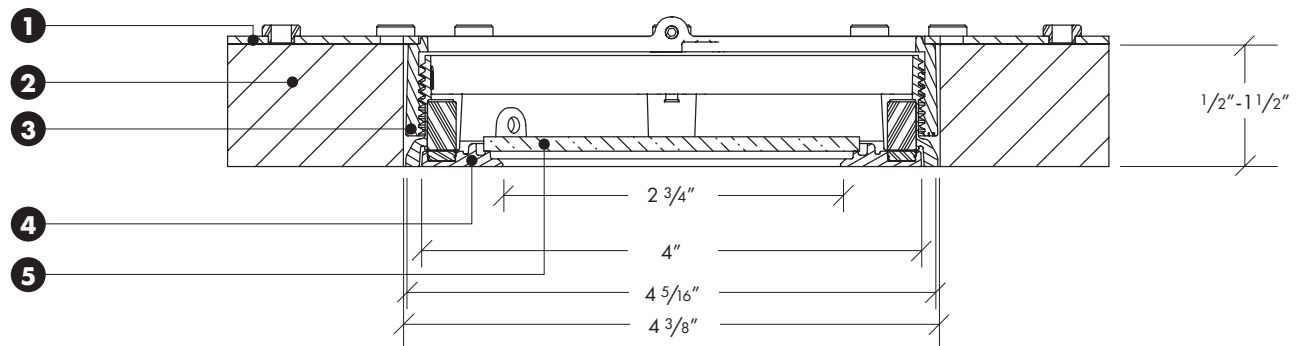

PRODUCT FEATURES

WH
WHITE - FIELD PAINTABLE TO MATCH CEILING FINISH

Trim Assembly

- **FR-LG-W** trim designed for flush installation into wood/stone ceilings.
- 4" trim plate with minimal 2 3/4" aperture installs flush with the finished ceiling. Includes Solite soft focus lens standard. Also available without lens.
- Optimized for use with **J2, J2S, J5, K2S, or K5** lamp modules. Not for use with **M2, M2S, or W5** lamp modules.
- Field adjustable to accommodate ceiling thicknesses between 1/2" - 1 1/2".
- Die-cast from Zinc alloy for maximum strength, stability, and corrosion resistance.
- Unique magnetic trim plate is removable without marring finishes.
- Can be installed before or after ceiling installation.
- Available factory installed trim lens options are UL WET LISTED and IP54 Rated for use in DRY, DAMP, or WET locations (covered ceiling applications only). Approved for use in residential steam applications. Not for use in commercial steam applications.
- Available in many designer finishes including: **WH** - White (Field paintable to match ceiling), **PW** - Pewter, **SN** - Satin Nickel, **OB** - Oil-Rubbed Bronze, and **BK** - Black. Note: Lot variations in specialty finishes may occur. Ordering ALL trim kits at the same time is recommended.

TRIM ASSEMBLY CROSS SECTION DETAIL

1) Housing

2) Wood/Stone Ceiling Material – Accommodates all thickness from 1/2" to 1 1/2".

3) Flush Trim Kit – 4 5/16" wide trim installs flush within 4 3/8" ceiling cut out. Height and rotation may be adjusted before or after ceiling installation.