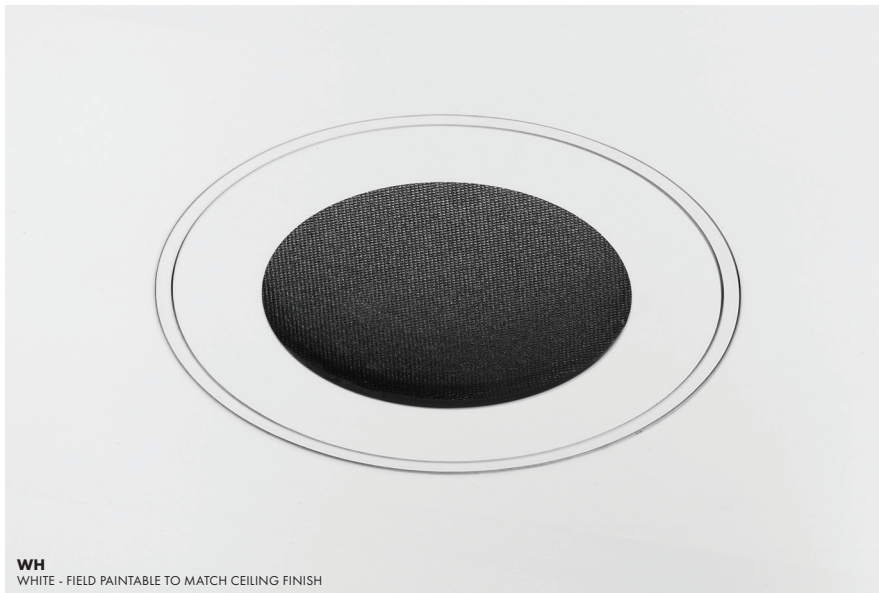

TRIM: **FR-LG-W** - SEAMLESS SERIES™ /ROUND

1 3/4" APERTURE FOR WOOD/STONE CEILING APPLICATIONS

Project Name	
Date	Type
Prepared By	
Comments	
Catalog #	FR - LG - W - /

N^o
eight
LIGHTING

526 Portal Street
Cotati, CA 94931
USA
P 707.794.0888
www.8lighting.com

PRODUCT FEATURES

WH
WHITE - FIELD PAINTABLE TO MATCH CEILING FINISH

Trim Assembly

- **FR-LG-W** trim designed for flush installation into wood/stone ceilings.
- 4" trim plate with minimal 2 3/4" aperture installs flush with the finished ceiling. Includes Solite soft focus lens standard. Also available without lens.
- Optimized for use with **J2, J2S, J5, K2S, or K5** lamp modules. Not for use with **M2, M2S, or W5** lamp modules.
- Field adjustable to accommodate ceiling thicknesses between 1/2" - 1 1/2".
- Die-cast from Zinc alloy for maximum strength, stability, and corrosion resistance.
- Unique magnetic trim plate is removable without marring finishes.
- Can be installed before or after ceiling installation.
- Available factory installed trim lens options are UL WET LISTED and IP54 Rated for use in DRY, DAMP, or WET locations (covered ceiling applications only). Approved for use in residential steam applications. Not for use in commercial steam applications.
- Available in many designer finishes including: **WH** - White (Field paintable to match ceiling), **PW** - Pewter, **SN** - Satin Nickel, **OB** - Oil-Rubbed Bronze, and **BK** - Black. Note: Lot variations in specialty finishes may occur. Ordering ALL trim kits at the same time is recommended.