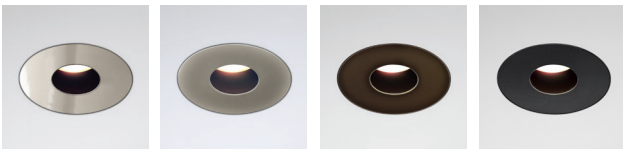

LIGHTING DESIGN: ERIC JOHNSON ASSOCIATES
PHOTO: ADRIAN GREGORUTTI

800 SERIES

P-SERIES PLASTER/SHEETROCK APPLICATION

ROUND SEAMLESS WHITE - PAINTED TO MATCH CEILING COLOR

8lighting.com