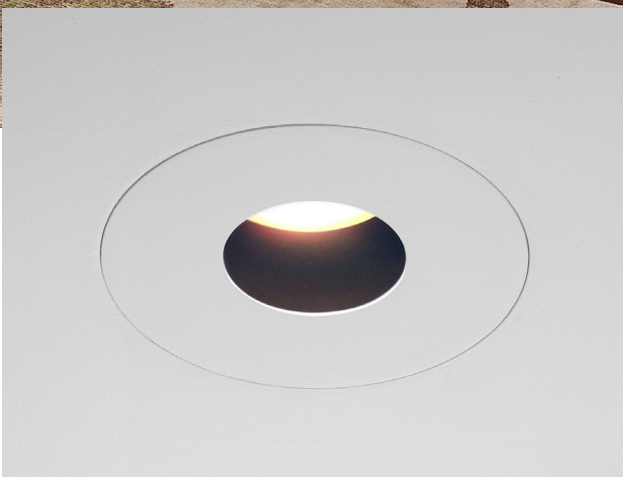

LIGHTING DESIGN: ERIC JOHNSON ASSOCIATES
PHOTO: ADRIAN GREGORUTTI

800 SERIES

P-SERIES PLASTER/SHEETROCK APPLICATION

ROUND SEAMLESS WHITE - PAINTED TO MATCH CEILING COLOR

8lighting.com