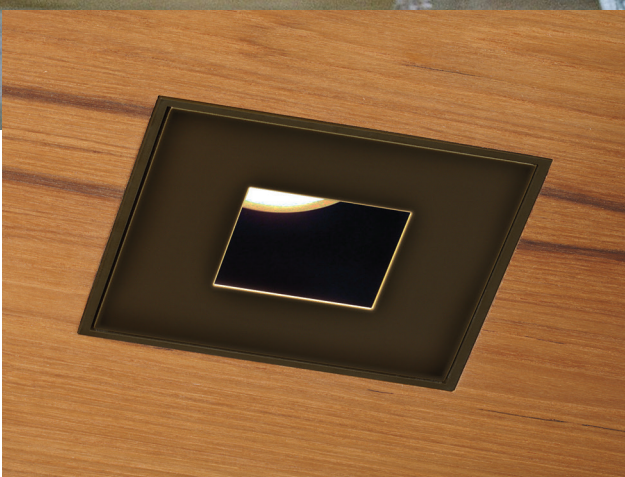

800 SERIES
W-SERIES WOOD / STONE APPLICATION
SQUARE SEAMLESS OIL-RUBBED BRONZE

8lighting.com