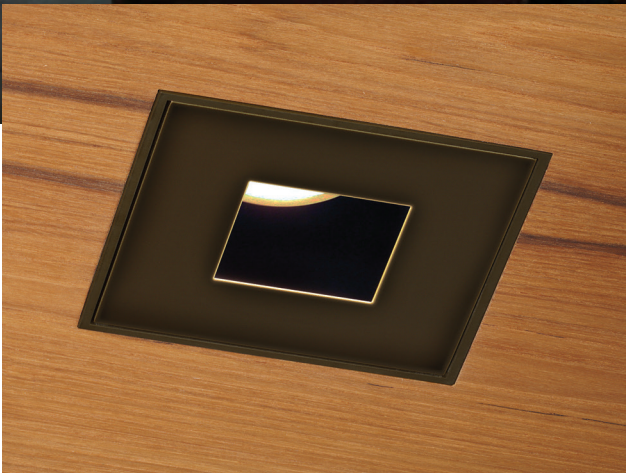

800 SERIES
W-SERIES WOOD / STONE APPLICATION
SQUARE SEAMLESS OIL-RUBBED BRONZE

8lighting.com