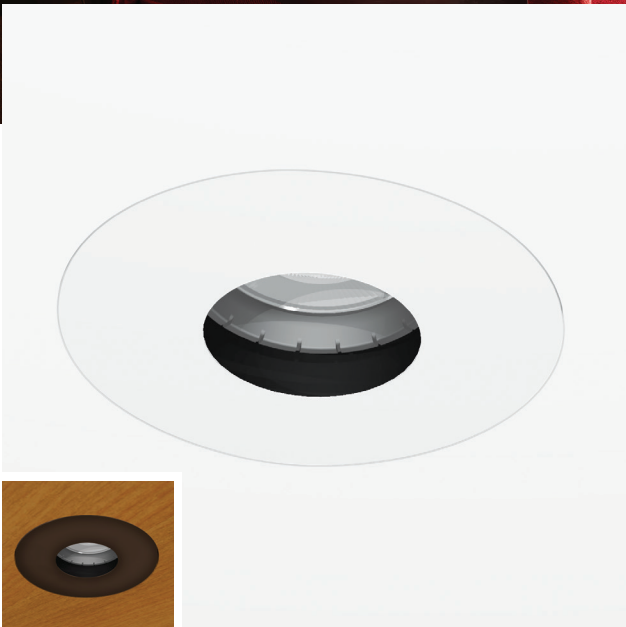

200 SERIES

FLUSH-SHEETROCK/WOOD/STONE/ACOUSTIC TILE APPLICATION
ROUND FLAT WHITE - PAINTED TO MATCH CEILING COLOR