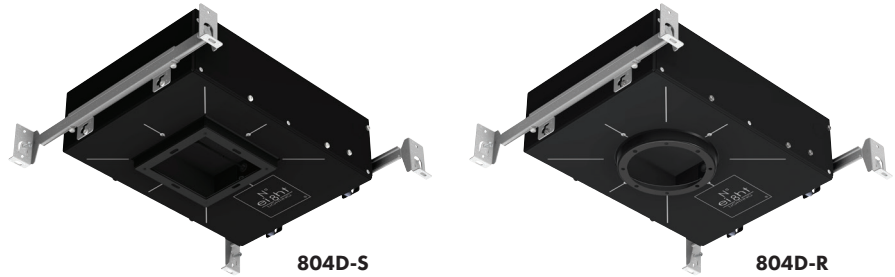

# 804D – Deep Ceiling Recessed LED

## FEATURES

- 4" overall height
- Designed for use with 30mm BASWA Acoustic Plaster Ceiling Systems
- Accommodates ceiling thicknesses of 1-1/8" to 1-1/2" with minimal cut-off
- IC / Airtight / Chicago Plenum rated
- Tested and rated for direct contact with closed-cell spray-foam insulation
- Accepts **J2S** 0-45° adjustable accent and wall wash, **K2S** fixed position, or **M2S** 35-90° adjustable mirror reflector lamp modules
- Seven LED options: **HI** or **HI-2** 2700K or 3000K 94 CRI Static White, **WD** 3000-1800K or **WD-2** 2800-2200K 97 CRI Warm Dim, and **TW** 4700-2200K 95 CRI Tunable White
- Four beam spread options: 10°, 15°, 25°, and 40°
- Five beam enhancing and three color filtering lens options
- Multiple Integral dimming driver options including: <1% Forward/Reverse Phase, 0.1/1% 0-10V, 0.1/1% DALI, 0.1% DMX, and 0.1%/1% Lutron EcoSystem
- Accepts **800 P-Series** trim models: **FS-P**, **FR-P**, **FS-LG-P**, and **FR-LG-P**

**804D-S/R** – RECESSED LED HOUSING

**J2S** – LED ADJUSTABLE

**K2S** – LED FIXED POSITION

**M2S** – LED MIRROR REFLECTOR