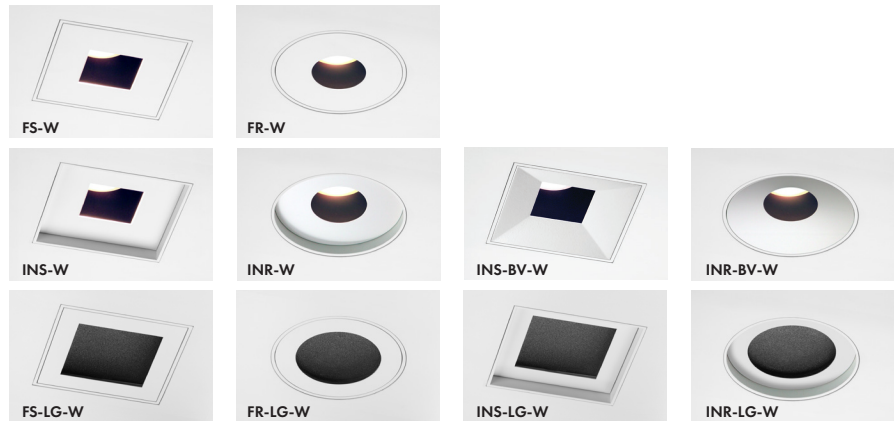

805 – Super Shallow Recessed LED

FEATURES

- 2.1" overall height
- IC / Airtight / Chicago Plenum Rated
- Accepts **J5** 0-35° adjustable, **K5** fixed position, or **W5** wall wash lamp modules
- Six LED options: **HI** or **HI-2** 2700K or 3000K 94+ CRI Static White, **WD** 3000-1800K or **WD-2** 2800-2200K 97 CRI Warm Dim
- Four beam spread options: 10°, 15°, 25°, and 40°
- Five beam enhancing and three color filtering lens options
- Multiple integral dimming driver options
- Accepts all **800 Series** trims
- 2022 CA JA8 Compliant

805 – RECESSED LED HOUSING

J5 – LED ADJUSTABLE

K5 – LED FIXED POSITION

W5 – LED WALL WASH

FS/FR + FLS/FLR TRIMS w/ WW-8 WALL WASH ACCESSORY

805 PERFORMANCE SUMMARY

LED:	HI	HI-2	WD	WD-2
Color Rendering Index:	94+	94+	97	97
R9:	60+	63+	82	80
Delivered Lumens:	1093-1483	1043-1082	922-944	875-944
Wattage:	14.5/20.5	15.0	15.0	15.0
Delivered Lumens Per Watt:	66-78	69-72	61-63	59-63

© 2024 No. 8 Lighting

800 Series – Trim Packages

FEATURES

- Round and Square
- Flanged and Flangeless
- Minimal 1-3/4" and 2-3/4" apertures
- UL WET LISTED and IP54 Rated for use in DRY, DAMP, or WET locations (covered ceiling applications only)
- Approved for use in residential steam applications. Not for use in commercial steam applications.
- Compatible with all Number Eight Lighting **800 Series** housings
- Available in five designer finishes:

WHITE

POLISHED NICKEL

SATIN NICKEL

OIL-RUBBED BRONZE

BLACK

P-Series – Plaster/Sheetrock Ceiling Applications

W-Series – Flush - Wood/Stone Ceiling Applications

FL-W-Series – Wood/Stone/Acoustic Tile Ceiling Applications