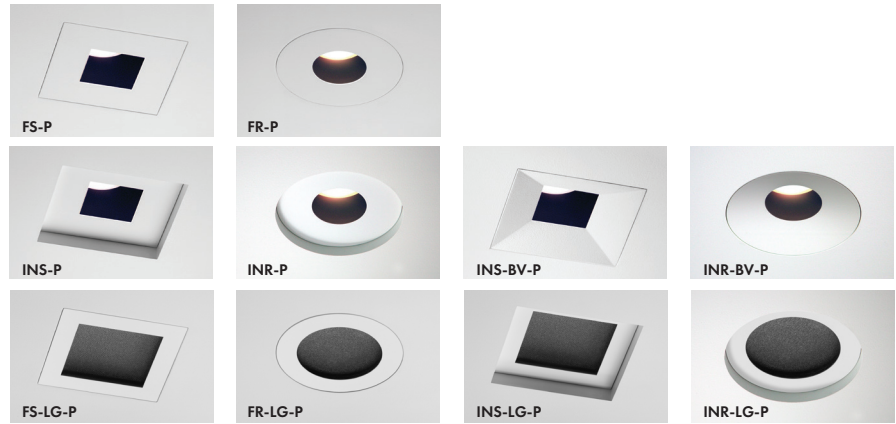

805 – Super Shallow Recessed LED

FEATURES

- 2.1" overall height
- IC / Airtight / Chicago Plenum Rated
- Accepts **J5** 0-35° adjustable, **K5** fixed position, or **W5** wall wash lamp modules
- Six LED options: **HI** or **HI-2** 2700K or 3000K 94+ CRI Static White, **WD** 3000-1800K or **WD-2** 2800-2200K 97 CRI Warm Dim
- Four beam spread options: 10°, 15°, 25°, and 40°
- Five beam enhancing and three color filtering lens options
- Multiple integral dimming driver options
- Accepts all **800 Series** trims
- 2022 CA JA8 Compliant

805 – RECESSED LED HOUSING

J5 – LED ADJUSTABLE

K5 – LED FIXED POSITION

W5 – LED WALL WASH

FS/FR + FLS/FLR TRIMS w/ WW-8 WALL WASH ACCESSORY

805 PERFORMANCE SUMMARY

LED:	HI	HI-2	WD	WD-2
Color Rendering Index:	94+	94+	97	97
R9:	60+	63+	82	80
Delivered Lumens:	1093-1483	1043-1082	922-944	875-944
Wattage:	14.5/20.5	15.0	15.0	15.0
Delivered Lumens Per Watt:	66-78	69-72	61-63	59-63

WHITE

POLISHED NICKEL

SATIN NICKEL

OIL-RUBBED BRONZE

BLACK

P-Series – Plaster/Sheetrock Ceiling Applications

W-Series – Flush - Wood/Stone Ceiling Applications

FL-W-Series – Wood/Stone/Acoustic Tile Ceiling Applications