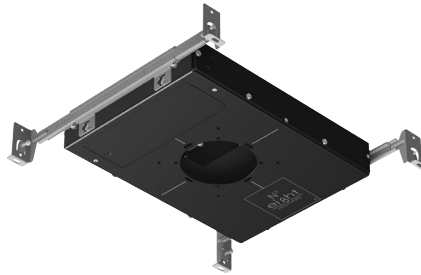

805 – Super Shallow Recessed LED

FEATURES

- 2.1" overall height
- IC / Airtight / Chicago Plenum Rated
- Accepts **J5** 0-35° adjustable, **K5** fixed position, or **W5** wall wash lamp modules
- Six LED options: **HI** or **HI-2** 2700K or 3000K 94+ CRI Static White, **WD** 3000-1800K or **WD-2** 2800-2200K 97 CRI Warm Dim
- Four beam spread options: 10°, 15°, 25°, and 40°
- Five beam enhancing and three color filtering lens options
- Multiple integral dimming driver options
- Accepts all **800 Series** trims
- 2022 CA JA8 Compliant

805 – RECESSED LED HOUSING

J5 – LED ADJUSTABLE

K5 – LED FIXED POSITION

W5 – LED WALL WASH

FS/FR + FLS/FLR TRIMS w/ WW-8 WALL WASH ACCESSORY

805 PERFORMANCE SUMMARY

LED:	HI	HI-2	WD	WD-2
Color Rendering Index:	94+	94+	97	97
R9:	60+	63+	82	80
Delivered Lumens:	1093-1483	1043-1082	922-944	875-944
Wattage:	14.5/20.5	15.0	15.0	15.0
Delivered Lumens Per Watt:	66-78	69-72	61-63	59-63