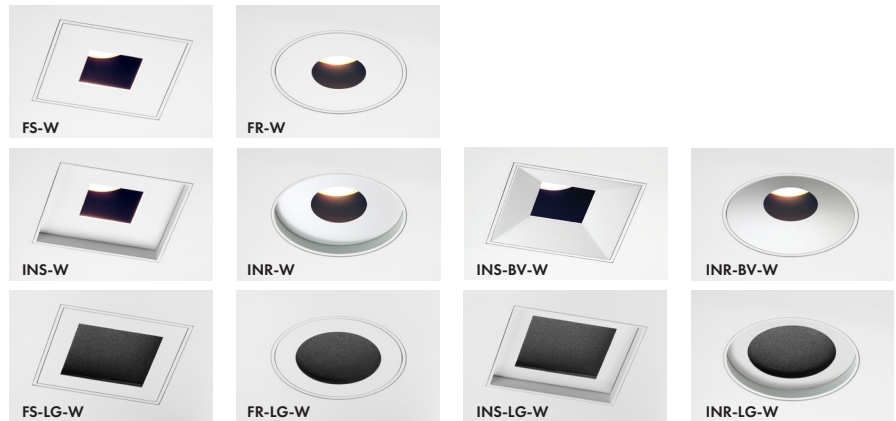

WHITE

POLISHED NICKEL

SATIN NICKEL

OIL-RUBBED BRONZE

BLACK

## W-Series – Flush - Wood/Stone Ceiling Applications