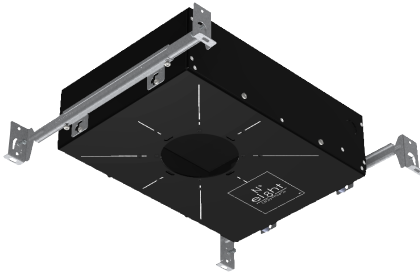

# 804S – Low-Profile Recessed LED

## FEATURES

- 4" overall height
- IC / Airtight / Chicago Plenum Rated
- Tested and rated for direct contact with closed-cell spray-foam insulation
- Accepts **J2S** 0-45° adjustable accent and wall wash, **K2S** fixed position, or **M2S** 35-90° adjustable mirror reflector lamp modules
- Nine LED options: **HI** or **HI-2** 2700K or 3000K 94 CRI Static White, **HI-3** 2700K or 3000K 97 CRI High R9 Static White, **WD** 3000-1800K or **WD-2** 2800-2200K 97 CRI Warm Dim, and **TW** 4700-2200K 95 CRI Tunable White
- Four beam spread options: 10°, 15°, 25°, and 40°
- Five beam enhancing and three color filtering lens options
- Ten dimming driver options
- Accepts all **800 Series** trims
- 2022 CA JA8 Compliant

**804S** – RECESSED LED HOUSING

**J2S** – LED ADJUSTABLE

**K2S** – LED FIXED POSITION

**M2S** – LED MIRROR REFLECTOR