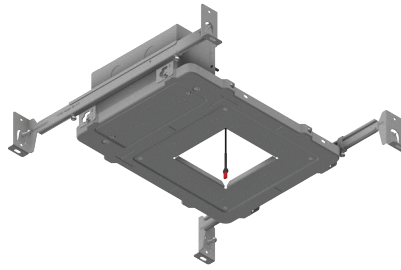

200 Series – Recessed LED

NEW CONSTRUCTION

FEATURES

- Two light engine options for ROUND or SQUARE trims: **202** Adjustable (0-30°vertical/ 360°horizontal) and **203** Wall Wash deliver up to 1232 lumens at 14 watts
- Four 92 CRI White LED options: 2700K, 3000K, 3500K, and 4000K
- Two 97 and 95 CRI Warm Dim LED options: 3000-1800K and 2800-2200K
- Four beam spread options: 15°, 25°, 40°, and 60°
- Five beam enhancing lens options
- Nine dimming driver options
- Six Round or Square trim options: 1-7/8" aperture FLAT, 2-1/4" aperture BEVEL, and 2-3/4" angle-cut aperture WALL WASH
- Three trim mounting options: Flanged (for multiple ceiling types), Flangeless for sheetrock, and Flangeless for wood/stone
- Four trim finish options and three trim lens options rated for use in DRY, DAMP, or WET locations and residential steam applications
- Two housing options: Type Non-IC/Airtight and Type IC/Airtight/Chicago Plenum Rated
- 2022 CA JA8 Compliant

Type Non-IC
(Round or Square)

Type IC/Airtight/Chicago Plenum
Rated
(Round or Square)

202/203 – ADJUSTABLE/WALL WASH LED

202 ADJUSTABLE and 203 WALL WASH PERFORMANCE SUMMARY

Model:	202-HI	202-WD	202-WD-2	203-HI	203-WD	203-WD-2
Delivered Lumens:	785-1232	523-760	507-737	939-1059	714-727	693-705
Delivered Lumens Per Watt:	56-88	35-51	34-49	67-76	48	47