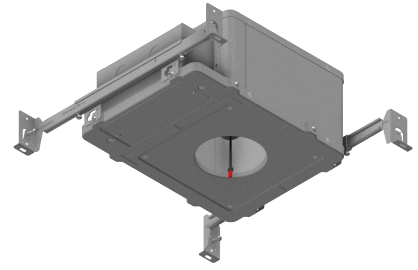

200 Series – Recessed LED

NEW CONSTRUCTION

FEATURES

- Two light engine options for ROUND or SQUARE trims: **202** Adjustable (0-30°vertical/ 360°horizontal) and **203** Wall Wash deliver up to 1232 lumens at 14 watts
- Four 92 CRI White LED options: 2700K, 3000K, 3500K, and 4000K
- Two 97 and 95 CRI Warm Dim LED options: 3000-1800K and 2800-2200K
- Four beam spread options: 15°, 25°, 40°, and 60°
- Five beam enhancing lens options
- Nine dimming driver options
- Six Round or Square trim options: 1-7/8" aperture FLAT, 2-1/4" aperture BEVEL, and 2-3/4" angle-cut aperture WALL WASH
- Three trim mounting options: Flanged (for multiple ceiling types), Flangeless for sheetrock, and Flangeless for wood/stone
- Four trim finish options and three trim lens options rated for use in DRY, DAMP, or WET locations and residential steam applications
- Two housing options: Type Non-IC/Airtight and Type IC/Airtight/Chicago Plenum Rated
- 2022 CA JA8 Compliant

Type Non-IC
(Round or Square)

Type IC/Airtight/Chicago Plenum
Rated
(Round or Square)

202/203 – ADJUSTABLE/WALL WASH LED

202 ADJUSTABLE and 203 WALL WASH PERFORMANCE SUMMARY

Model:	202-HI	202-WD	202-WD-2	203-HI	203-WD	203-WD-2
Delivered Lumens:	785-1232	523-760	507-737	939-1059	714-727	693-705
Delivered Lumens Per Watt:	56-88	35-51	34-49	67-76	48	47

Performance range shown for Model 202 with Square and Round FLAT and BEVEL trims, HI Static White LED at 2700-4000K, WD Warm Dim LED at 3000K, and WD-2 LED at 2800K.
Performance range shown for Model 203 with Square and Round WALL WASH trims, HI Static White LED at 2700-4000K, WD Warm Dim LED at 3000K, and WD-2 LED at 2800K.