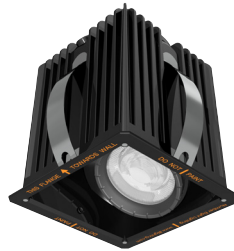

200 Series – Recessed LED

NEW CONSTRUCTION

FEATURES

- Two light engine options for ROUND or SQUARE trims: **202** Adjustable (0-30°vertical/ 360°horizontal) and **203** Wall Wash deliver up to 1232 lumens at 14 watts
- Four 92 CRI White LED options: 2700K, 3000K, 3500K, and 4000K
- Two 97 and 95 CRI Warm Dim LED options: 3000-1800K and 2800-2200K
- Four beam spread options: 15°, 25°, 40°, and 60°
- Five beam enhancing lens options
- Nine dimming driver options
- Six Round or Square trim options: 1-7/8" aperture FLAT, 2-1/4" aperture BEVEL, and 2-3/4" angle-cut aperture WALL WASH
- Three trim mounting options: Flanged (for multiple ceiling types), Flangeless for sheetrock, and Flangeless for wood/stone
- Four trim finish options and three trim lens options rated for use in DRY, DAMP, or WET locations and residential steam applications
- Two housing options: Type Non-IC/Airtight and Type IC/Airtight/Chicago Plenum Rated
- 2022 CA JA8 Compliant

Type Non-IC
(Round or Square)

Type IC/Airtight/Chicago Plenum
Rated
(Round or Square)

202/203 – ADJUSTABLE/WALL WASH LED

202 ADJUSTABLE and 203 WALL WASH PERFORMANCE SUMMARY

Model:	202-HI	202-WD	202-WD-2	203-HI	203-WD	203-WD-2
Delivered Lumens:	785-1232	523-760	507-737	939-1059	714-727	693-705
Delivered Lumens Per Watt:	56-88	35-51	34-49	67-76	48	47

Performance range shown for Model 202 with Square and Round FLAT and BEVEL trims, HI Static White LED at 2700-4000K, WD Warm Dim LED at 3000K, and WD-2 LED at 2800K.
Performance range shown for Model 203 with Square and Round WALL WASH trims, HI Static White LED at 2700-4000K, WD Warm Dim LED at 3000K, and WD-2 LED at 2800K.