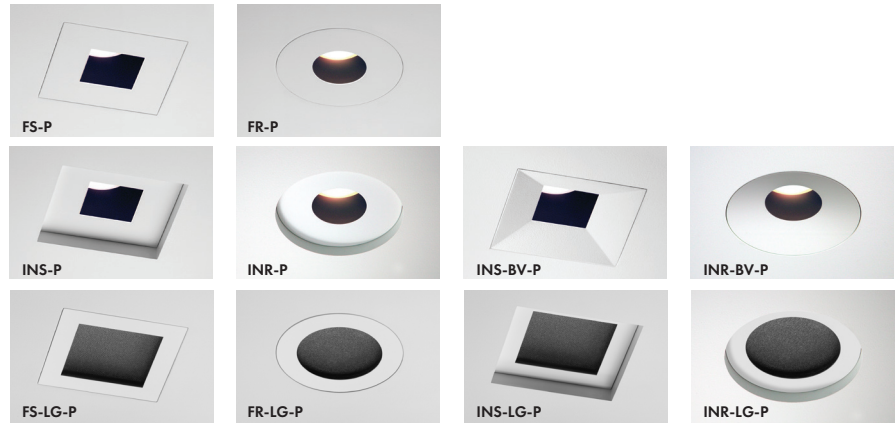

800 Series – Trim Packages

FEATURES

- Round and Square
- Flanged and Flangeless
- Minimal 1-3/4" and 2-3/4" apertures
- UL WET LISTED and IP54 Rated for use in DRY, DAMP, or WET locations (covered ceiling applications only)
- Approved for use in residential steam applications. Not for use in commercial steam applications.
- Compatible with all Number Eight Lighting **800 Series** housings
- Available in five designer finishes:

P-Series – Plaster/Sheetrock Ceiling Applications