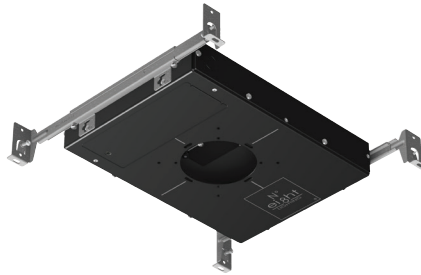

# 805 – Super Shallow Recessed LED

## FEATURES

- 2.1" overall height
- IC / Airtight / Chicago Plenum rated
- Accepts **J5** 0-35° adjustable, **K5** fixed position, or **W5** wall wash lamp modules
- Six LED options: **HI** or **HI-2** 2700K or 3000K 94+ CRI Static White, **WD** 3000-1800K or **WD-2** 2800-2200K 97 CRI Warm Dim
- Four beam spread options: 10°, 15°, 25°, and 40°
- Five beam enhancing and three color filtering lens options
- Multiple integral dimming driver options
- Accepts all **800 Series** trims
- 2022 CA JA8 Compliant
- Available Q4/2023