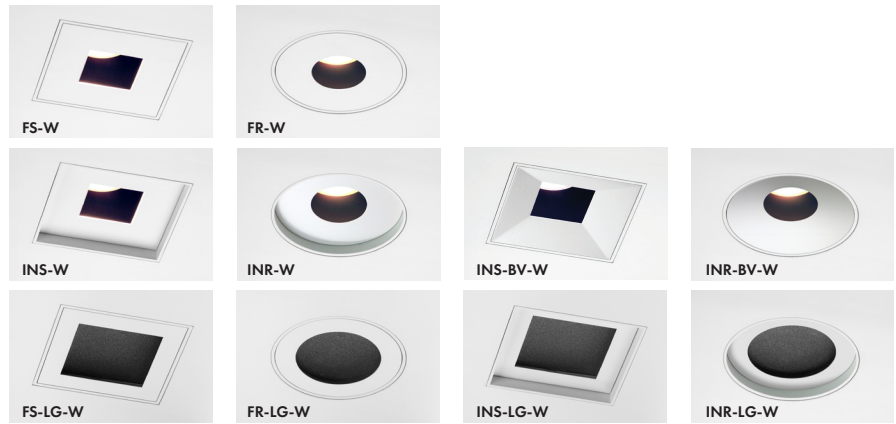

## FEATURES

- Round and Square
- Flanged and Flangeless
- Minimal 1-3/4" and 2-3/4" apertures
- UL WET LISTED and IP54 Rated for use in DRY, DAMP, or WET locations (covered ceiling applications only)
- Approved for use in residential steam applications. Not for use in commercial steam applications.
- Compatible with all Number Eight Lighting **800 Series** housings
- Available in five designer finishes:

WHITE

POLISHED NICKEL

SATIN NICKEL

OIL-RUBBED BRONZE

BLACK

## W-Series – Flush - Wood/Stone Ceiling Applications