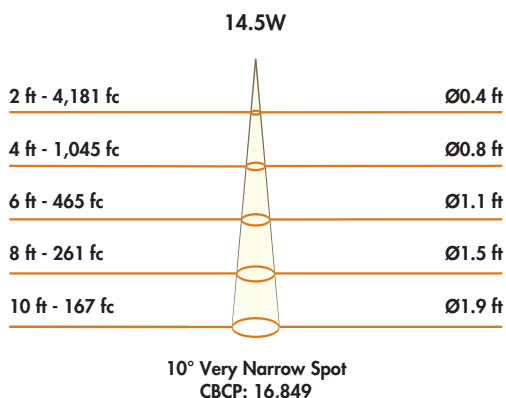

400 SERIES 2" APERTURE