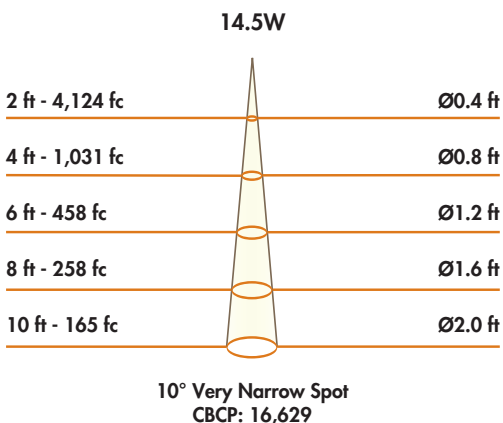

MPT2 SERIES

526 Portal Street
Cotati, CA 94931
USA
P 707.794.0888
www.8lighting.com

All No. 8 Lighting fixtures and components are UL Listed to both U.S. and Canadian requirements. No. 8 Lighting trims and lamp modules are protected by one or more U.S. Patents. No. 8 Lighting reserves the right to change details of design, materials, and finish.

© 2023 No. 8 Lighting

09/2023

93401-05