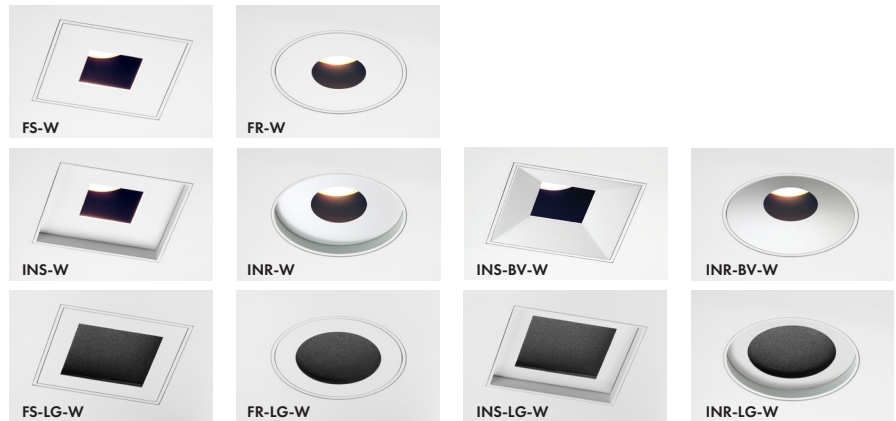

804S – Low-Profile Multi-Lamp LED

FEATURES

- 4" overall height
- Available in 2, 3, and 4 lamp configurations
- IC / Airtight / Chicago Plenum rated
- Tested and rated for direct contact with closed-cell spray-foam insulation
- Accepts **J2S** 0-45° adjustable accent and wall wash or **K2S** fixed lamp modules
- Six LED options: **HI** or **HI-2** 2700K or 3000K 94 CRI Static White, and **WD** or **WD-2** 3000-1800K or 2800-2200K 97 CRI Warm Dim
- Four beam spread options: 10°, 15°, 25°, and 40°
- Five beam enhancing and three color filtering lens options
- Seven dimming driver options
- Accepts all **800 Series** trims
- 2022 CA JA8 Compliant

© 2023 No. 8 Lighting

800 Series – Trim Packages

FEATURES

- Round and Square
- Flanged and Flangeless
- Minimal 1-3/4" and 2-3/4" apertures
- UL WET LISTED and IP54 Rated for use in DRY, DAMP, or WET locations (covered ceiling applications only)
- Approved for use in residential steam applications. Not for use in commercial steam applications.
- Compatible with all Number Eight Lighting **800 Series** housings
- Available in five designer finishes:

WHITE

POLISHED NICKEL

SATIN NICKEL

OIL-RUBBED BRONZE

BLACK

P-Series – Plaster/Sheetrock Ceiling Applications

W-Series – Flush - Wood/Stone Ceiling Applications

FL-W-Series – Wood/Stone/Acoustic Tile Ceiling Applications