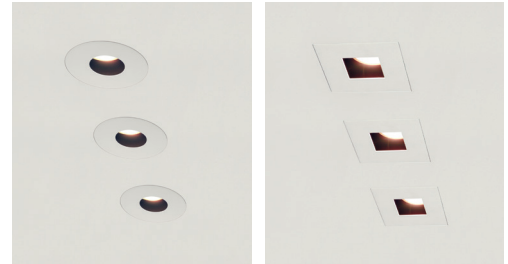

804S – Low-Profile Multi-Lamp LED

FEATURES

- 4" overall height
- Available in 2, 3, and 4 lamp configurations
- IC / Airtight / Chicago Plenum rated
- Tested and rated for direct contact with closed-cell spray-foam insulation
- Accepts **J2S** 0-45° adjustable accent and wall wash or **K2S** fixed lamp modules
- Six LED options: **HI** or **HI-2** 2700K or 3000K 94 CRI Static White, and **WD** or **WD-2** 3000-1800K or 2800-2200K 97 CRI Warm Dim
- Four beam spread options: 10°, 15°, 25°, and 40°
- Five beam enhancing and three color filtering lens options
- Seven dimming driver options
- Accepts all **800 Series** trims
- 2022 CA JA8 Compliant

804S-4

804S-MULTI-LAMP PERFORMANCE SUMMARY

Model:	804S-2	804S-3	804S-4	804S-4Q
Delivered Lumens:	1846-2258	2769-3360	3692-4516	3692-4516
Wattage:	28-29	42-43.5	56-58	56-58
Delivered Lumens Per Watt:	64-80	64-80	64-80	64-80
Color Rendering Index:	94-97	94-97	94-97	94-97

Performance summary for K2S Lamp Modules with FS/FLS/INS-LG/NL trims and HI, HI-2, and WD LED options at 3000K.

526 Portal Street
Cotati, CA 94931
USA
P 707.794.0888
www.8lighting.com

All No. 8 Lighting fixtures and components are UL Listed to both U.S. and Canadian requirements. No. 8 Lighting trims and lamp modules are protected by one or more U.S. Patents. No. 8 Lighting reserves the right to change details of design, materials, and finish.

© 2023 No. 8 Lighting