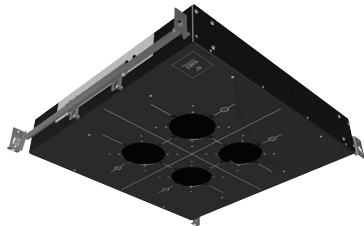

804S – Low-Profile Multi-Lamp LED

FEATURES

- 4" overall height
- Available in 2, 3, and 4 lamp configurations
- IC / Airtight / Chicago Plenum rated
- Tested and rated for direct contact with closed-cell spray-foam insulation
- Accepts **J2S** 0-45° adjustable accent and wall wash or **K2S** fixed lamp modules
- Six LED options: **HI** or **HI-2** 2700K or 3000K 94 CRI Static White, and **WD** or **WD-2** 3000-1800K or 2800-2200K 97 CRI Warm Dim
- Four beam spread options: 10°, 15°, 25°, and 40°
- Five beam enhancing and three color filtering lens options
- Seven dimming driver options
- Accepts all **800 Series** trims
- 2022 CA JA8 Compliant

804S-2

804S-3

804S-4

804S-4Q

804S-MULTI-LAMP PERFORMANCE SUMMARY

Model:	804S-2	804S-3	804S-4	804S-4Q
Delivered Lumens:	1846-2258	2769-3360	3692-4516	3692-4516
Wattage:	28-29	42-43.5	56-58	56-58
Delivered Lumens Per Watt:	64-80	64-80	64-80	64-80
Color Rendering Index:	94-97	94-97	94-97	94-97