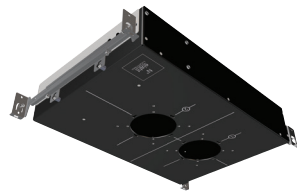

804S – Low-Profile Multi-Lamp LED

FEATURES

- 4" overall height
- Available in 2, 3, and 4 lamp configurations
- IC / Airtight / Chicago Plenum rated
- Tested and rated for direct contact with closed-cell spray-foam insulation
- Accepts **J2S** 0-45° adjustable accent and wall wash or **K2S** fixed lamp modules
- Six LED options: **HI** or **HI-2** 2700K or 3000K 94 CRI Static White, and **WD** or **WD-2** 3000-1800K or 2800-2200K 97 CRI Warm Dim
- Four beam spread options: 10°, 15°, 25°, and 40°
- Five beam enhancing and three color filtering lens options
- Seven dimming driver options
- Accepts all **800 Series** trims
- 2022 CA JA8 Compliant