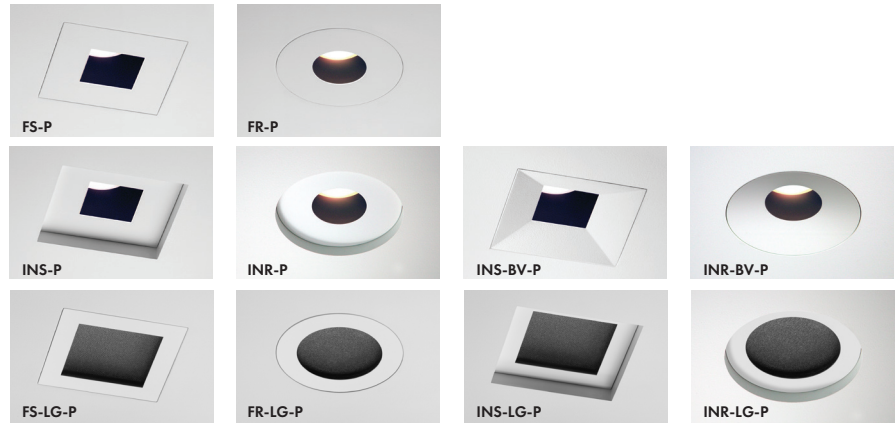

804S – Low-Profile Multi-Lamp LED

FEATURES

- 4" overall height
- Available in 2, 3, and 4 lamp configurations
- IC / Airtight / Chicago Plenum rated
- Tested and rated for direct contact with closed-cell spray-foam insulation
- Accepts **J2S** 0-45° adjustable accent and wall wash or **K2S** fixed lamp modules
- Six LED options: **HI** or **HI-2** 2700K or 3000K 94 CRI Static White, and **WD** or **WD-2** 3000-1800K or 2800-2200K 97 CRI Warm Dim
- Four beam spread options: 10°, 15°, 25°, and 40°
- Five beam enhancing and three color filtering lens options
- Seven dimming driver options
- Accepts all **800 Series** trims
- 2022 CA JA8 Compliant

WHITE

POLISHED NICKEL

SATIN NICKEL

OIL-RUBBED BRONZE

BLACK

P-Series – Plaster/Sheetrock Ceiling Applications

W-Series – Flush - Wood/Stone Ceiling Applications

FL-W-Series – Wood/Stone/Acoustic Tile Ceiling Applications