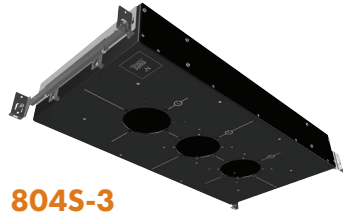

804S – Low-Profile Multi-Lamp LED

FEATURES

- 4" overall height
- Available in 2, 3, and 4 lamp configurations
- IC / Airtight / Chicago Plenum rated
- Tested and rated for direct contact with closed-cell spray-foam insulation
- Accepts **J2S** 0-45° adjustable accent and wall wash or **K2S** fixed lamp modules
- Six LED options: **HI** or **HI-2** 2700K or 3000K 94 CRI Static White, and **WD** or **WD-2** 3000-1800K or 2800-2200K 97 CRI Warm Dim
- Four beam spread options: 10°, 15°, 25°, and 40°
- Five beam enhancing and three color filtering lens options
- Seven dimming driver options
- Accepts all **800 Series** trims
- 2022 CA JA8 Compliant

804S-2

804S-3

804S-4

804S-4Q

804S-MULTI-LAMP PERFORMANCE SUMMARY

Model:	804S-2	804S-3	804S-4	804S-4Q
Delivered Lumens:	1846-2258	2769-3360	3692-4516	3692-4516
Wattage:	28-29	42-43.5	56-58	56-58
Delivered Lumens Per Watt:	64-80	64-80	64-80	64-80
Color Rendering Index:	94-97	94-97	94-97	94-97