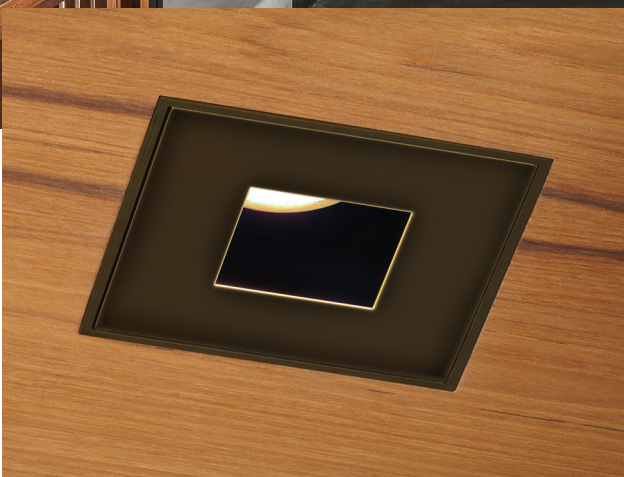

800 SERIES

W-SERIES FLUSH-WOOD/STONE APPLICATION
SQUARE SEAMLESS OIL-RUBBED BRONZE

8lighting.com