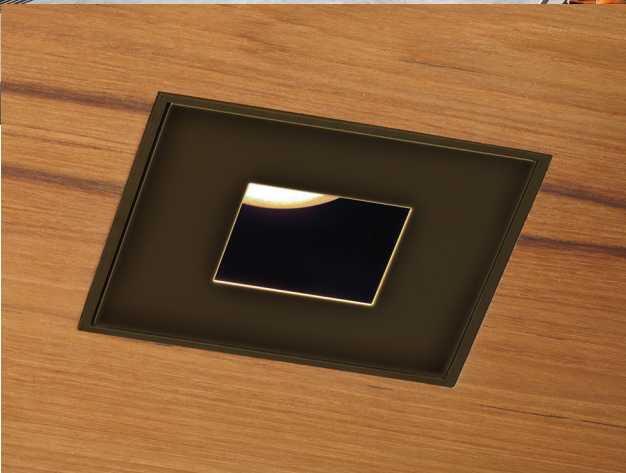

800 SERIES
W-SERIES FLUSH-WOOD/STONE APPLICATION
SQUARE SEAMLESS OIL-RUBBED BRONZE

8lighting.com