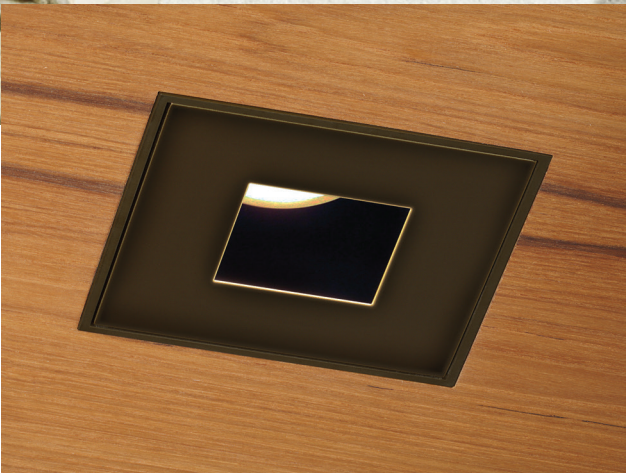

800 SERIES

W-SERIES FLUSH-WOOD/STONE APPLICATION
SQUARE SEAMLESS OIL-RUBBED BRONZE

8lighting.com