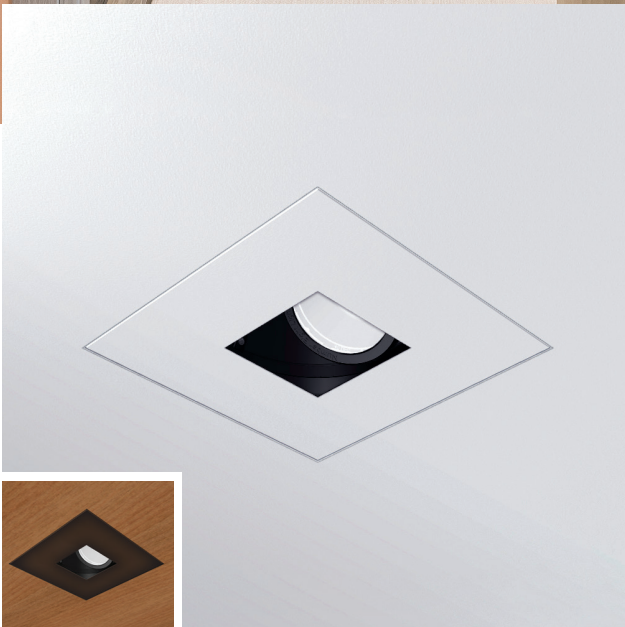

INTERIOR/LIGHTING DESIGN: DAVIDE CASAROLI DESIGN
PHOTO: VENJAMIN REYES

400 SERIES

FLANGELESS—SHEETROCK APPLICATION

SQUARE FLAT WHITE - PAINTED TO MATCH CEILING COLOR

8lighting.com