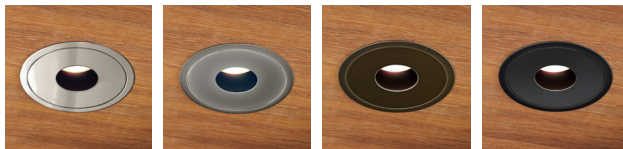

LIGHTING DESIGN:  
BOID

## 800 SERIES

FLR-W-SERIES FLANGED

WOOD/STONE/ACOUSTIC TILE/SHEETROCK CEILING APPLICATIONS

ROUND FLANGED WHITE PAINTED TO MATCH CEILING COLOR

[8lighting.com](http://8lighting.com)