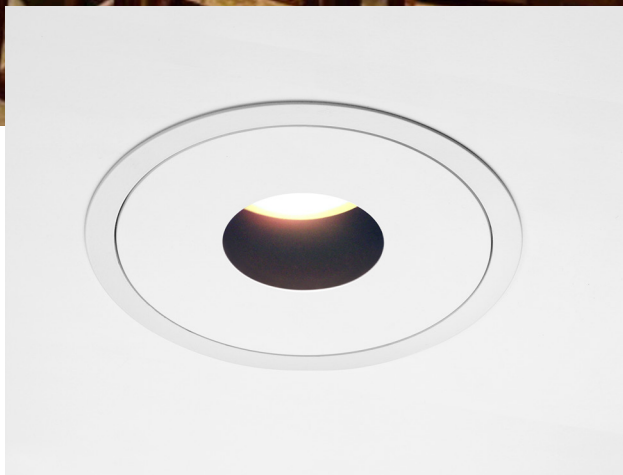

LIGHTING DESIGN:  
BOID

## 800 SERIES

FLR-W-SERIES FLANGED

WOOD/STONE/ACOUSTIC TILE/SHEETROCK CEILING APPLICATIONS

ROUND FLANGED WHITE PAINTED TO MATCH CEILING COLOR

[8lighting.com](http://8lighting.com)