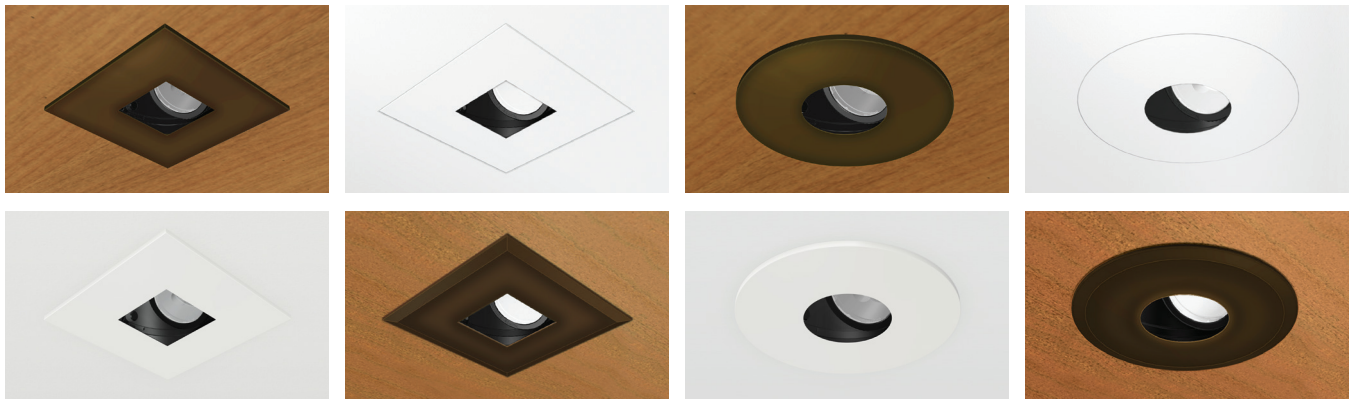

400 Series – Recessed LED

REMODEL

400-R – ADJUSTABLE LED

- IC Rated and Airtight
- 2019 CA JA8 Compliant
- Fully adjustable (0-35° vertical / 360° horizontal) for general, accent and wall wash* lighting applications (*with optional WW-4 wall wash accessory)
- 4-7/8" maximum* overall height (*with 1/2" ceiling material)
- Accommodates ceiling thicknesses ranging from 1/2" – 5-1/2" without affecting aiming or adjustment
- 3000K 92+ CRI White LED delivers up to 1077 lumens at 14.0 watts
- 3000-1800K 97+ CRI and 2800-2200K 95+ CRI Warm Dim LED options deliver up to 813 lumens at 14.6 watts
- Four beam spread options: 10°, 15°, 25°, and 40°
- Five interchangeable beam enhancing lenses
- Three interchangeable color filtering lenses
- Ten Integral and Two Remote Dimming Driver options
- Works with all **400 Series** flanged and flangeless trims