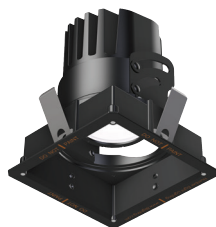

200-HD Series – Recessed LED

NEW CONSTRUCTION – HOSPITALITY, DESIGN, and COMMERCIAL APPLICATIONS

FEATURES

- Fully adjustable (0-30° vertical/360° horizontal) for general, accent, and wall wash lighting applications
- Delivers up to 2240 lumens and 85 LPW at 26 watts
- Four 94 CRI White LED options: 2700K, 3000K, 3500K, and 4000K
- Two 97 CRI Warm Dim LED options: 3000-1800K and 2800-2200K
- Four beam spread options: 15°, 25°, 40°, and 60°
- Five beam enhancing lens options
- Nine dimming driver options
- Six trim options – Round or Square, Flanged or Flangeless: 1-7/8" aperture FLAT, 2-1/4" aperture BEVEL, and 2-3/4" angle-cut aperture WALL WASH
- Four trim finish options: White, Oil-Rubbed Bronze, Satin Aluminum, and Satin Aluminum with White Flange
- Two mounting options: Type Non-IC and Type Non-IC/Airtight/Chicago Plenum Rated

Type Non-IC
(Round or Square)

Type Non-IC/Airtight/Chicago
Plenum Rated
(Round or Square)

200-HD-S – ADJUSTABLE LED

200-HD-R – ADJUSTABLE LED

200-HD-S and 200-HD-R PERFORMANCE SUMMARY

Trim:	FLS-2-BV	FLR-2-BV	FLS-2-WW	FLR-2-WW	FLS-2	FLR-2
Delivered Lumens:	2163	2170	1737	1707	1695	1609
Delivered Lumens Per Watt:	82	82	67	65	65	63

Performance based on 3500K 94 CRI LED with 40° or 60° optic. Performance varies for each CCT and beam spread.

WHITE

OIL-RUBBED BRONZE

SATIN ALUMINUM

SATIN ALUMINUM w/WHITE FLANGE

526 Portal Street
Cotati, CA 94931
USA