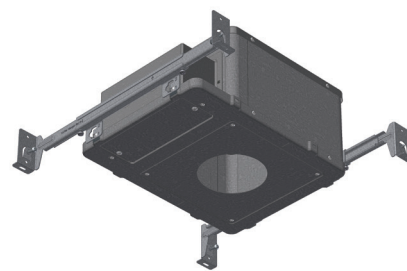

200-HD Series – Recessed LED

NEW CONSTRUCTION – HOSPITALITY, DESIGN, and COMMERCIAL APPLICATIONS

FEATURES

- Fully adjustable (0-30° vertical/360° horizontal) for general, accent, and wall wash lighting applications
- Delivers up to 2240 lumens and 85 LPW at 26 watts
- Four 94 CRI White LED options: 2700K, 3000K, 3500K, and 4000K
- Two 97 CRI Warm Dim LED options: 3000-1800K and 2800-2200K
- Four beam spread options: 15°, 25°, 40°, and 60°
- Five beam enhancing lens options
- Nine dimming driver options
- Six trim options – Round or Square, Flanged or Flangeless: 1-7/8" aperture FLAT, 2-1/4" aperture BEVEL, and 2-3/4" angle-cut aperture WALL WASH
- Four trim finish options: White, Oil-Rubbed Bronze, Satin Aluminum, and Satin Aluminum with White Flange
- Two mounting options: Type Non-IC and Type Non-IC/Airtight/Chicago Plenum Rated

Type Non-IC
(Round or Square)

Type Non-IC/Airtight/Chicago
Plenum Rated
(Round or Square)

200-HD-S – ADJUSTABLE LED

200-HD-R – ADJUSTABLE LED

200-HD-S and 200-HD-R PERFORMANCE SUMMARY

Trim:	FLS-2-BV	FLR-2-BV	FLS-2-WW	FLR-2-WW	FLS-2	FLR-2
Delivered Lumens:	2163	2170	1737	1707	1695	1609
Delivered Lumens Per Watt:	82	82	67	65	65	63

Performance based on 3500K 94 CRI LED with 40° or 60° optic. Performance varies for each CCT and beam spread.

WHITE

OIL-RUBBED BRONZE

SATIN ALUMINUM

SATIN ALUMINUM w/WHITE FLANGE

526 Portal Street
Cotati, CA 94931
USA