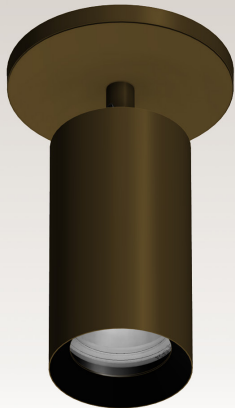

LIGHTING DESIGN: ERIC JOHNSON ASSOCIATES
PHOTO: ADRIAN GREGORUTTI

MPT2 SERIES
SURFACE MOUNT—CEILING OR WALL APPLICATION
ROUND OIL-RUBBED BRONZE

8lighting.com