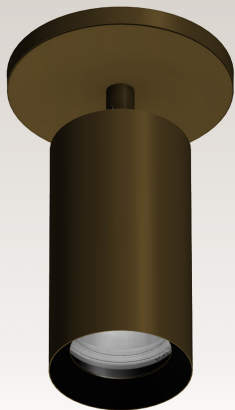

LIGHTING DESIGN: ERIC JOHNSON ASSOCIATES
PHOTO: ADRIAN GREGORUTTI

MPT2 SERIES
SURFACE MOUNT—CEILING OR WALL APPLICATION
ROUND OIL-RUBBED BRONZE

8lighting.com