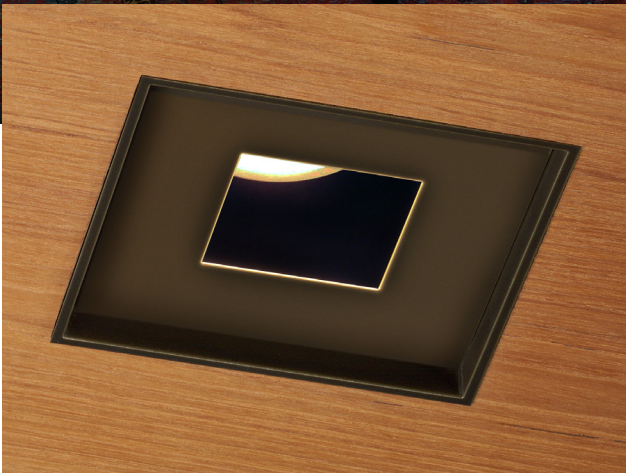

ARCHITECT:
LAURA KAEHLER ARCHITECTS

800 SERIES
INS-W-SERIES FLUSH-WOOD/STONE APPLICATION
SQUARE SEAMLESS OIL-RUBBED BRONZE

8lighting.com