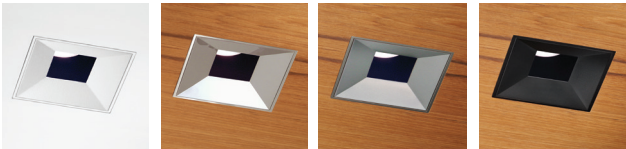

ARCHITECTURE: FAULKNER ARCHITECTS PHOTOGRAPHY: JOE FLETCHER  
INTERIOR & LIGHTING DESIGN: CONCEPT LIGHTING LAB  
CONTRACTOR: RICKENBACH DEVELOPMENT AND CONSTRUCTION

**800 SERIES**  
INS-BV-W-SERIES FLUSH-WOOD/STONE APPLICATION  
SQUARE SEAMLESS OIL-RUBBED BRONZE