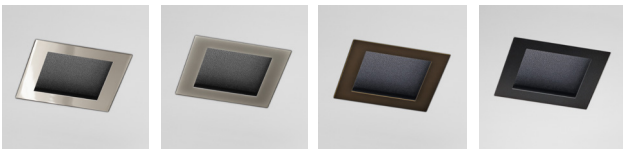

## 800 SERIES

FL-LG-P-SERIES PLASTER/SHEETROCK APPLICATION

SQUARE SEAMLESS WHITE - PAINTED TO MATCH CEILING COLOR

8lighting.com