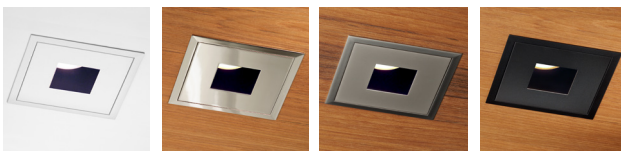

## 800 SERIES

FLS-W-SERIES FLUSH-WOOD/STONE APPLICATION  
SQUARE FLANGED OIL-RUBBED BRONZE

8lighting.com