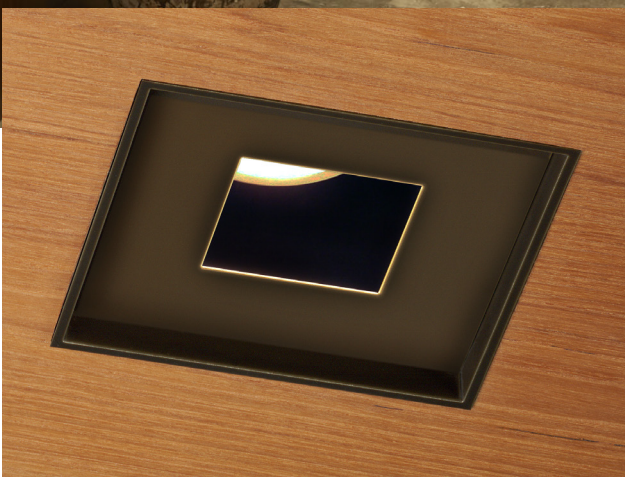

ARCHITECTURE: HUANG IBOSHI ARCHITECTURE
INTERIOR DESIGN: THE WISEMANI GROUP
LIGHTING DESIGN: TRIJAX DESIGN GROUP PHOTOGRAPHY: ROGER DAVIS

800 SERIES

INS-W-SERIES FLUSH-WOOD/STONE APPLICATION
SQUARE SEAMLESS OIL-RUBBED BRONZE