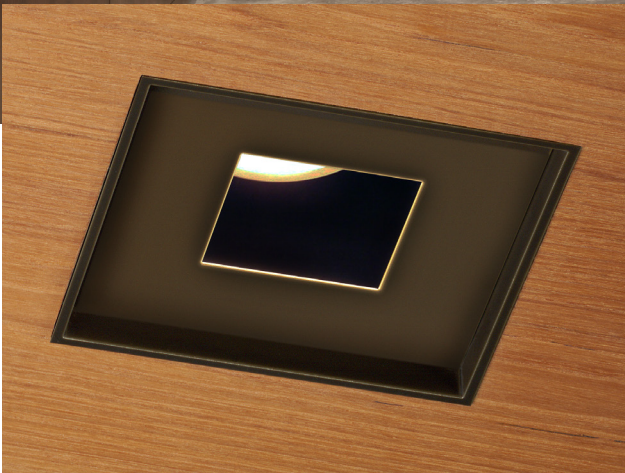

## 800 SERIES

INS-W-SERIES FLUSH-WOOD/STONE APPLICATION  
SQUARE SEAMLESS OIL-RUBBED BRONZE

8lighting.com