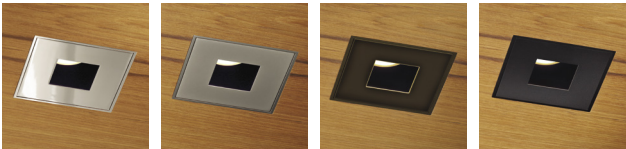

INTERIOR DESIGN: THE WISEMAN GROUP
PHOTO: MATTHEW MILLMAN

800 SERIES

W-SERIES FLUSH-WOOD/STONE APPLICATION

SQUARE SEAMLESS WHITE - PAINTED TO MATCH WOOD CEILING COLOR

8lighting.com