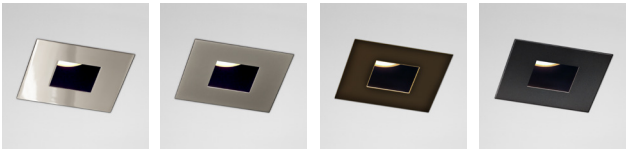

LIGHTING DESIGN: TRUAX DESIGN GROUP
PHOTO: MATTHEW MILLMAN

800 SERIES

P-SERIES PLASTER/SHEETROCK APPLICATION
SQUARE SEAMLESS WHITE - PAINTED TO MATCH CEILING COLOR

8lighting.com