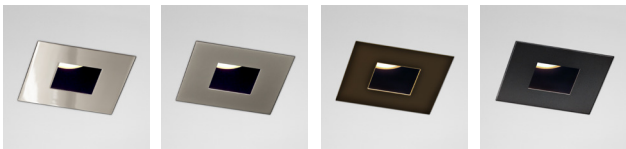

INTERIOR DESIGN: H. ALLAN HOLMES
PHOTO: TIM LEE

800 SERIES

P-SERIES PLASTER/SHEETROCK APPLICATION

SQUARE SEAMLESS WHITE - PAINTED TO MATCH CEILING COLOR

8lighting.com