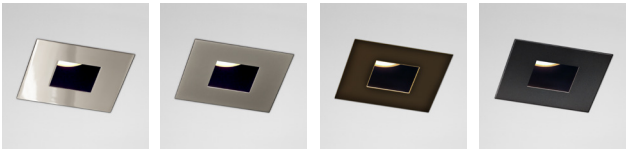

LIGHTING DESIGN: TRUAX DESIGN GROUP
 PHOTO: MATTHEW MILLMAN

800 SERIES
 P-SERIES PLASTER/SHEETROCK APPLICATION
 SQUARE SEAMLESS WHITE - PAINTED TO MATCH CEILING COLOR

8lighting.com