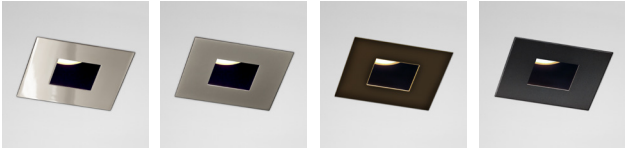

LIGHTING DESIGN: TRUAX DESIGN GROUP  
PHOTO: MATTHEW MILLMAN

LIGHTING DESIGN: TRUAX DESIGN GROUP  
PHOTO: MATTHEW MILLMAN

**800 SERIES**  
P-SERIES PLASTER/SHEETROCK APPLICATION  
SQUARE SEAMLESS WHITE - PAINTED TO MATCH CEILING COLOR