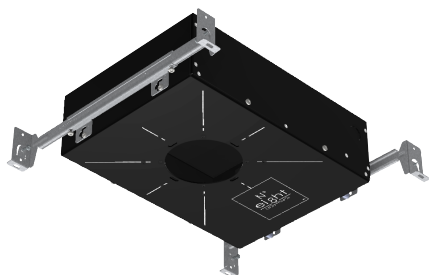

804S – Low-Profile Recessed LED

804S – RECESSED LED HOUSING

- 4" overall height
- Accepts all **800 Series** trims
- IC / Airtight / Chicago Plenum rated
- Tested and rated for direct contact with closed-cell spray-foam insulation
- Twelve Dimming Driver Options: 0.1% Triac/ELV (standard), 1% Triac/ELV, 1% 0-10v, 1% EldoLED 0-10v, 1% EldoLED DALI, 0.1% EldoLED DALI 2-Channel, 0.1% EldoLED 0-10v 2-Channel, 0.1% EldoLED DMX 4-Channel, 1% Lutron Triac, 1% Lutron Ecosystem, 0.1% Lutron Ecosystem, and 1% Lutron T-Series 2-Channel

J2S – LED ADJUSTABLE

- Fully adjustable (0-45° vertical / 360° horizontal) for general, accent, and wall wash* lighting applications (*with optional WW-8 wall wash accessory)
- 3000K 92+ CRI White LED with three output options: delivers up to 803, 1023, or 1117 lumens using 9.5 to 20.5 watts
- 4500-2200K 92+ CRI Tunable White LED delivers up to 1133 lumens at 14.6 watts
- 3000-1800K 97+ CRI and 2800-2200K 95+ CRI Warm Dim LED options deliver up to 881 lumens at 14.3 watts
- 2019 CA JA8 Compliant
- Four beam spread options: 10°, 15°, 25°, and 40°
- Five interchangeable beam enhancing lenses
- Three interchangeable color filtering lenses

K2S – LED FIXED POSITION

- Fixed position down light for general lighting applications
- 3000K 92+ CRI White LED with three output options: delivers up to 821, 1087, or 1144 lumens using 9.3 to 20.3 watts
- 3000-1800K 97+ CRI and 2800-2200K 95+ CRI Warm Dim LED options deliver up to 905 lumens at 14.5 watts
- 2019 CA JA8 Compliant
- Four beam spread options: 10°, 15°, 25°, and 40°
- Five interchangeable beam enhancing lenses
- Three interchangeable color filtering lenses