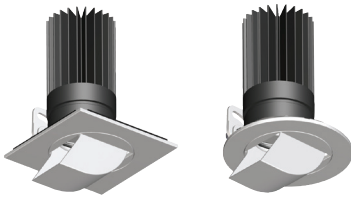

# 804 – Recessed LED

## 804 – RECESSED LED HOUSING

- 5-1/2" overall height
- Accepts all **800 Series** trims
- IC / Airtight / Chicago Plenum rated
- Tested and rated for direct contact with closed-cell spray-foam insulation
- Four Dimming Driver Options: 0.1% Triac/ELV (standard), 1% EldoLED 0-10v, 1% EldoLED DALI, and 1% Lutron Triac

## J2 – LED ADJUSTABLE

- Fully adjustable (0-45° vertical / 360° horizontal) for general, accent, and wall wash\* lighting applications (\*with optional WW-8 wall wash accessory)
- 3000K 92+ CRI White LED delivers up to 1117 lumens at 20.5 watts
- 2019 CA JA8 Compliant
- Three beam spread options: 15°, 25°, and 40°
- Five interchangeable beam enhancing lenses
- Three interchangeable color filtering lenses

## M2 – LED MIRROR REFLECTOR

- Fully adjustable (45-90° vertical) for general and accent lighting applications on sloped ceilings
- 3000K 92+ CRI White LED delivers 944 lumens at 20.7 watts
- Three beam spread options: 15°, 25°, and 40°
- Five interchangeable beam enhancing lenses
- Three interchangeable color filtering lenses