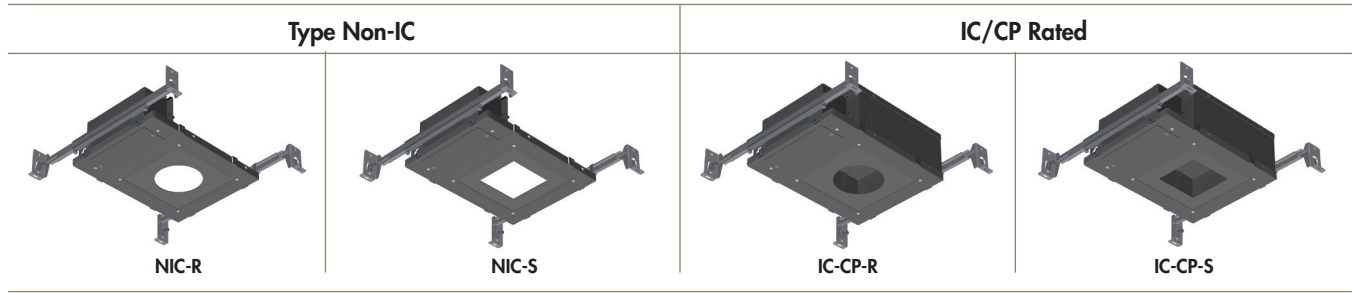

200 Series – Recessed LED

200 SERIES – MOUNTING OPTIONS

200 SERIES – LIGHT ENGINE + TRIM OPTIONS

201 LED FIXED POSITION

201-R
FLR-2-BV Trim

201-S
FLS-2-BV Trim

201-R
FLR-2 Trim

201-S
FLS-2 Trim

- Fixed position for general lighting applications
- Delivers up to 1265 lumens at 14 watts
- Four White LED options: 2700K, 3000K, 3500K, and 4000K 92+ CRI
- Two Warm Dim LED options: 3000-1800K 97+ CRI and 2800-2200K 95+ CRI
- Four interchangeable beam spreads: 15°, 25°, 40°, and 60°
- Five interchangeable beam enhancing lenses
- Nine Dimming Driver Options: 5% 0-10v, 5% Triac/ELV, 1% Triac/ELV, 1% 0-10v, 1% EldoLED 0-10v, EldoLED 1% DALI, 1% Lutron Triac, 1% Lutron EcoSystem, and 0.1% Lutron EcoSystem
- Four 4-1/4" flanged or flangeless trim options: 2-1/4" aperture Round and Square BEVEL and 1-7/8" aperture Round and Square FLAT
- Two trim finish options: White and Oil-Rubbed Bronze
- 2019 CA JA8 Compliant

202 LED ADJUSTABLE

202-R
FLR-2-BV Trim

202-S
FLS-2-BV Trim

202-R
FLR-2 Trim

202-S
FLS-2 Trim

- 0-30° adjustable for accent and general lighting applications
- Delivers up to 1232 lumens at 14 watts
- Four White LED options: 2700K, 3000K, 3500K, and 4000K 92+ CRI
- Two Warm Dim LED options: 3000-1800K 97+ CRI and 2800-2200K 95+ CRI
- Four interchangeable beam spreads: 15°, 25°, 40°, and 60°
- Five interchangeable beam enhancing lenses
- Nine Dimming Driver Options: 5% Triac/ELV (standard), 5% 0-10v, 1% Triac/ELV, 1% 0-10v, 1% EldoLED 0-10v, EldoLED 1% DALI, 1% Lutron Triac, 1% Lutron EcoSystem, and 0.1% Lutron EcoSystem
- Four 4-1/4" flanged or flangeless trim options: 2-1/4" aperture Round and Square BEVEL and 1-7/8" aperture Round and Square FLAT
- Two trim finish options: White and Oil-Rubbed Bronze
- 2019 CA JA8 Compliant