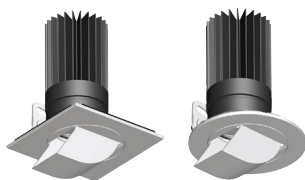

M2-HI – LED MIRROR REFLECTOR

- Fully adjustable (45-90° vertical) and lockable without tools
- 92+ CRI 3000K white LED with two output options: 710 and 940 lumens *delivered* at 15 and 21 watts
- 97+ CRI 3000-1800K warm dimming LED *delivers* up to 570 lumens at 15 watts.
- Three interchangeable beam spreads (15°, 25°, and 40°)
- Five interchangeable beam enhancing lenses
- Three interchangeable color filtering lenses