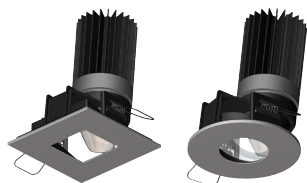

# 804 – Recessed LED

## 804 – RECESSED LED HOUSING

- 5-1/2" Overall height
- Accepts all 800 Series trims
- IC / Airtight / Chicago Plenum rated
- Tested and rated for direct contact with closed-cell spray-foam insulation
- Eight Dimming Driver Options: 1% Triac/ELV, 1% 0-10v, 0.1% Triac/ELV, 1% EldoLED 0-10v, 1% EldoLED DALI, 1% Lutron Triac, 1% Lutron Ecosystem, & 0.1% Lutron Ecosystem

## J2-HI – LED ADJUSTABLE

- Fully adjustable (0-45° vertical / 360° horizontal) and lockable without tools
- 92+ CRI 3000K white LED with three output options: 660, 950, and 1120 lumens *delivered* at 9, 15, and 20 watts
- 97+ CRI 3000-1800K warm dimming LED *delivers* up to 880 lumens at 14 watts.
- 2016 CA JA8 Compliant
- Three interchangeable beam spreads (15°, 25°, and 40°)
- Five interchangeable beam enhancing lenses
- Three interchangeable color filtering lenses

## K2-HI – LED FIXED POSITION

- Fixed position down light for general lighting applications
- 92+ CRI 3000K white LED with three output options: 690, 1050, and 1140 lumens *delivered* at 9, 15, and 20 watts
- 97+ CRI 3000-1800K warm dimming LED *delivers* up to 900 lumens at 14 watts.
- 2016 CA JA8 Compliant
- Three interchangeable beam spreads (15°, 25°, and 40°)
- Five interchangeable beam enhancing lenses
- Three interchangeable color filtering lenses