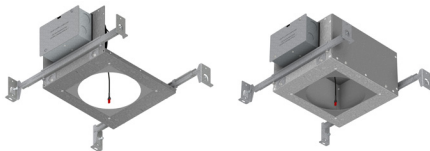

400 – Recessed LED

400-R – ADJUSTABLE LED - REMODEL

- 5-1/2" Overall height
- Accommodates ceiling thicknesses ranging from 1/2" – 5-1/2" without affecting aiming or adjustment
- IC rated and airtight
- Fully adjustable (0-35° vertical / 360° horizontal) and lockable without tools
- 92+ CRI 3000K white LED delivers up to 908 lumens at 14.7 watts
- 97+ CRI 3000-1800K warm dimming LED delivers up to 834 lumens at 14.6 watts
- 2016 CA JA8 Compliant
- Three interchangeable beam spreads (15°, 25°, and 40°)
- Five interchangeable beam enhancing lenses
- Three interchangeable color filtering lenses
- Ten Dimming Driver Options: 1% Triac/ELV, 1% 0-10v, 0.1% Triac/ELV, 1% EldoLED 0-10v, 1% EldoLED DALI, 1% Lutron Triac (integral or remote available), 1% Lutron Ecosystem (integral or remote available), & 0.1% Lutron Ecosystem
- Works with all 400 Series flanged and flangeless trims
- Use for general, accent, and wall wash applications*

*With all new WW-4 dedicated wall wash trim

400 – ADJUSTABLE LED – NEW CONSTRUCTION

- 5-1/2" Overall height
- Accommodates ceiling thicknesses from 1/2" – 5-1/2" with affecting aiming or adjustment
- IC rated / Airtight / Chicago Plenum rated*
- Tested and rated for direct contact with closed-cell spray-foam insulation
- Fully adjustable (0-35° vertical / 360° horizontal) and lockable without tools
- 92+ CRI 3000K white LED delivers up to 908 lumens at 14.7 watts
- 97+ CRI 3000-1800K warm dimming LED delivers up to 834 lumens at 14.6 watts
- 2016 CA JA8 Compliant
- Three interchangeable beam spreads (15°, 25°, and 40°)
- Five interchangeable beam enhancing lenses
- Three interchangeable color filtering lenses
- Eight Dimming Driver Options: 1% Triac/ELV, 1% 0-10v, 0.1% Triac/ELV, 1% EldoLED 0-10v, 1% EldoLED DALI, 1% Lutron Triac, 1% Lutron Ecosystem, & 0.1% Lutron Ecosystem
- Works with all 400 Series flanged and flangeless trims
- Use for general, accent, and wall wash applications**