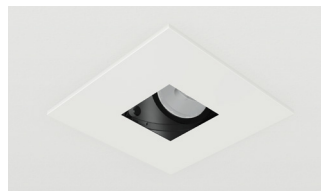

526 Portal Street
Cotati, CA 94931
USA

P 707.794.0888
F 707.795.4379

www.8lighting.com

All No. 8 Lighting fixtures and components are UL/CSA listed. No. 8 Lighting trims and lamp modules are protected by one or more U.S. Patents. No. 8 Lighting reserves the right to change details of design, materials, and finish.

© 2019 No. 8 Lighting

06/2019