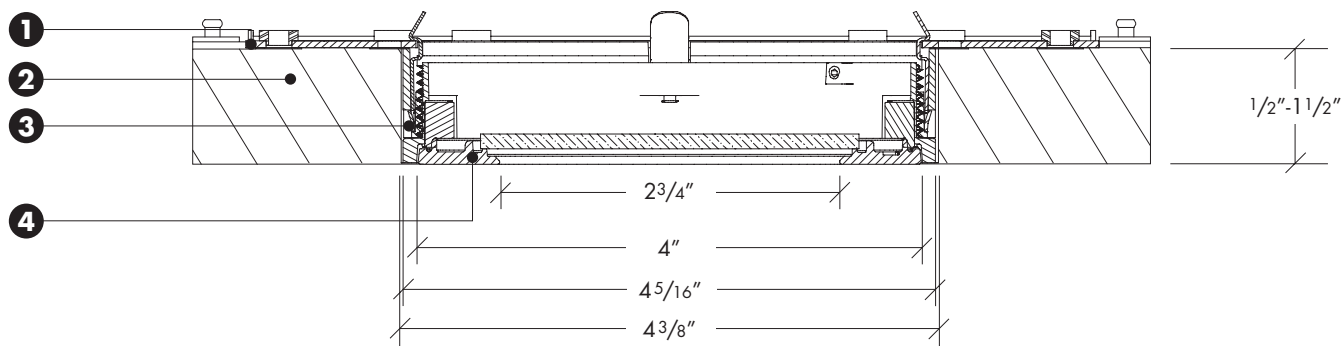

© 2017 No. 8 Lighting
Doc # 91314-11.1

PRODUCT FEATURES

WH
WHITE - FIELD PAINTABLE TO MATCH CEILING FINISH

Trim Assembly

- **FR-LG-W** trim designed for flush installation into wood/stone ceilings.
- 4" trim plate with minimal 2 3/4" aperture installs flush with the finished ceiling.
- Field adjustable to accommodate ceiling thickness between 1/2" - 1 1/2".
- Die-cast from Zinc alloy for maximum strength, stability, and corrosion resistance.
- Unique magnetic trim plate is removable without marring finishes.
- 4 5/16" wide trim installs flush within 4 3/8" ceiling cut out.
- Can be installed before or after ceiling installation.
- Works with all Number Eight 800 Series housings.
- Includes Solite soft focus lens standard. Available with other lens options or without lens. **All lensed trim plates are rated for use in dry, damp, or wet locations (covered ceiling applications only).**
- Available in many designer finishes including: White, Polished Nickel**, Satin Nickel**, Oil-Rubbed Bronze**, and Black**.

NL
NO LENS installed in trim plate

CL
CLEAR LENS installed in trim plate*

WW
WALL WASH lens installed in trim plate*

*Lensed trim plate rated for use in DRY, DAMP, or WET locations (covered ceiling applications only).

TRIM ASSEMBLY CROSS SECTION DETAIL

- 1) Housing**
- 2) Wood/Stone Ceiling Material** – Accommodates all thickness from 1/2" to 1 1/2".
- 3) Flush Trim Kit** – 4 5/16" wide trim installs flush within 4 3/8" ceiling cut out. Height and rotation may be adjusted before or after ceiling installation.
- 4) Trim Plate** – Features unique magnetic attachments. Mounts flush to finished ceiling. Includes Solite soft focus lens standard.