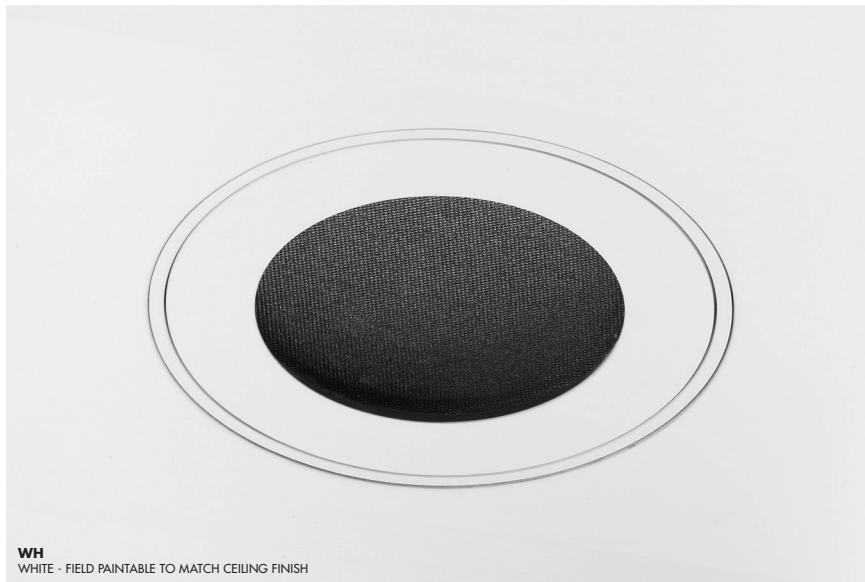

TRIM: FR-LG-W - SEAMLESS SERIES™/ROUND

4" TRIM, 2 3/4" APERTURE FOR WOOD/STONE CEILING APPLICATIONS

Project Name	
Date	Type
Prepared By	
Comments	
Catalog #	FR - LG - W - /

526 Portal Street
Cotati, CA 94931
USA
P 707.794.0888
F 707.795.4379
www.8lighting.com

© 2017 No. 8 Lighting
Doc # 91314-11.1

PRODUCT FEATURES

WH
WHITE - FIELD PAINTABLE TO MATCH CEILING FINISH

Trim Assembly

- **FR-LG-W** trim designed for flush installation into wood/stone ceilings.
- 4" trim plate with minimal 2 3/4" aperture installs flush with the finished ceiling.
- Field adjustable to accommodate ceiling thickness between 1/2" - 1 1/2".
- Die-cast from Zinc alloy for maximum strength, stability, and corrosion resistance.
- Unique magnetic trim plate is removable without marring finishes.
- 4 5/16" wide trim installs flush within 4 3/8" ceiling cut out.
- Can be installed before or after ceiling installation.
- Works with all Number Eight 800 Series housings.
- Includes Solite soft focus lens standard. Available with other lens options or without lens. **All lensed trim plates are rated for use in dry, damp, or wet locations (covered ceiling applications only).**
- Available in many designer finishes including: White, Polished Nickel**, Satin Nickel**, Oil-Rubbed Bronze**, and Black**.

W
WOOD/STONE ceiling applications (1/2" min - 1 1/2" max)

WH
WHITE - Field paintable to match ceiling finish

PN
POLISHED NICKEL*

SN
SATIN NICKEL*

OB
OIL-RUBBED BRONZE*

BK
BLACK*

*Specialty finish. Additional lead time required.