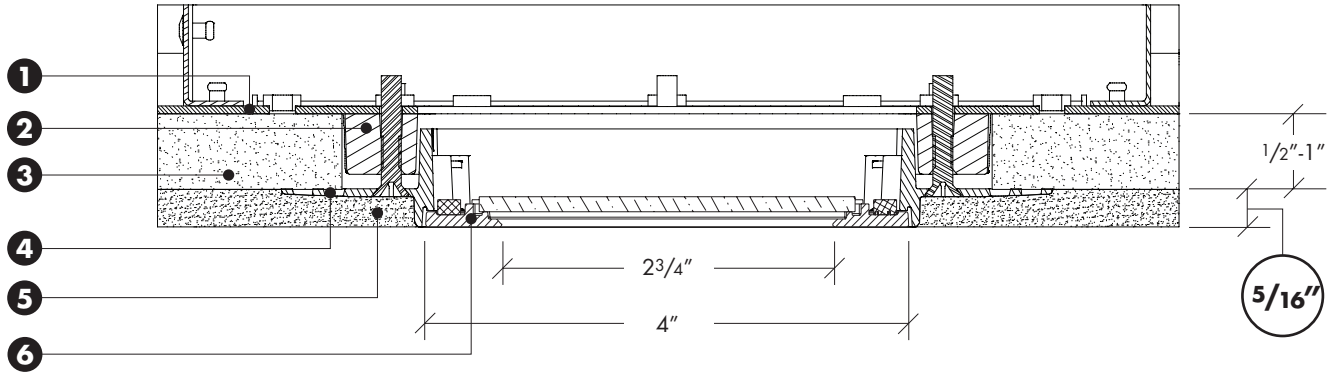

WW
WALL WASH lens installed in trim plate*

*Lensed trim plate rated for use in DRY, DAMP, or WET locations (covered ceiling applications only).

TYPE P1 – TRIM ASSEMBLY CROSS SECTION DETAIL – FOR 5/32" CEILING FINISH

- 1) Housing
- 2) Frame – May be installed before or after sheetrock. Square frame can be rotated 45° for diagonal appearance.
- 3) Sheetrock – Accommodates all thickness from 1/2" to 1".
- 4) Flush Mud Ring (type P1 for 5/32" ceiling finish) – Sandwiches against ceiling material. Square flush mud ring may be rotated +/- 5° after sheetrock installation (prior to plastering).
- 5) Ceiling Finish (drywall compound or plaster) 5/32" maximum.
- 6) Trim Plate – Features unique magnetic attachments. Mounts flush to finished ceiling. Includes Solite soft focus lens standard.

TYPE P2 – TRIM ASSEMBLY CROSS SECTION DETAIL – FOR 5/16" CEILING FINISH

- 1) Housing
- 2) Frame – May be installed before or after sheetrock. Square frame can be rotated 45° for diagonal appearance.
- 3) Sheetrock – Accommodates all thickness from 1/2" to 1".
- 4) Flush Mud Ring (type P2 for 5/16" ceiling finish) – Sandwiches against ceiling material. Square flush mud ring may be rotated +/- 5° after sheetrock installation (prior to plastering).
- 5) Ceiling Finish (drywall compound or plaster) 5/16" maximum.
- 6) Trim Plate – Features unique magnetic attachments. Mounts flush to finished ceiling. Includes Solite soft focus lens standard.