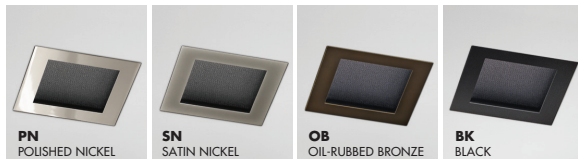

© 2015 No. 8 Lighting
Doc # 91310-11.1

PRODUCT FEATURES

WH
WHITE - FIELD PAINTABLE TO MATCH CEILING FINISH

PN POLISHED NICKEL **SN** SATIN NICKEL **OB** OIL-RUBBED BRONZE **BK** BLACK

Trim Assembly

- **FS-LG-P** trim designed for flush installation into sheetrock ceilings with painted or integral color drywall compound/plaster finishes.
- Available in two thicknesses to accommodate different ceiling finishing systems. Specify **P-1** for standard 5/32" thick finishes and **P-2** for 5/16" thick finishes.
- Field adjustable to accommodate sheetrock thickness between 1/2" - 1".
- Die-cast from Zinc alloy for maximum strength, stability, and corrosion resistance.
- Minimal 2 3/4" aperture.
- Unique magnetic trim plate is removable without marring finishes.
- Overlapping and self-leveling plaster ring sandwiches against sheetrock for a strong and fail-proof installation.
- Features field adjustable +/- 5° rotation for squaring trim to other fixtures or nearby walls.
- Works with all Number Eight 800 Series housings.
- Includes Solite soft focus lens standard. Available with other lens options or without lens. **All lensed trim plates are rated for use in dry, damp, or wet locations (covered ceiling applications only).**
- Available in many designer finishes including: White, Polished Nickel**, Satin Nickel**, Oil-Rubbed Bronze**, and Black**.

WH
WHITE - Field paintable to match ceiling finish

PN
POLISHED NICKEL*

SN
SATIN NICKEL*

OB
OIL-RUBBED BRONZE*

BK
BLACK*

*Specialty finish. Additional lead time required.

NL
NO LENS installed in trim plate

CL
CLEAR LENS installed in trim plate*