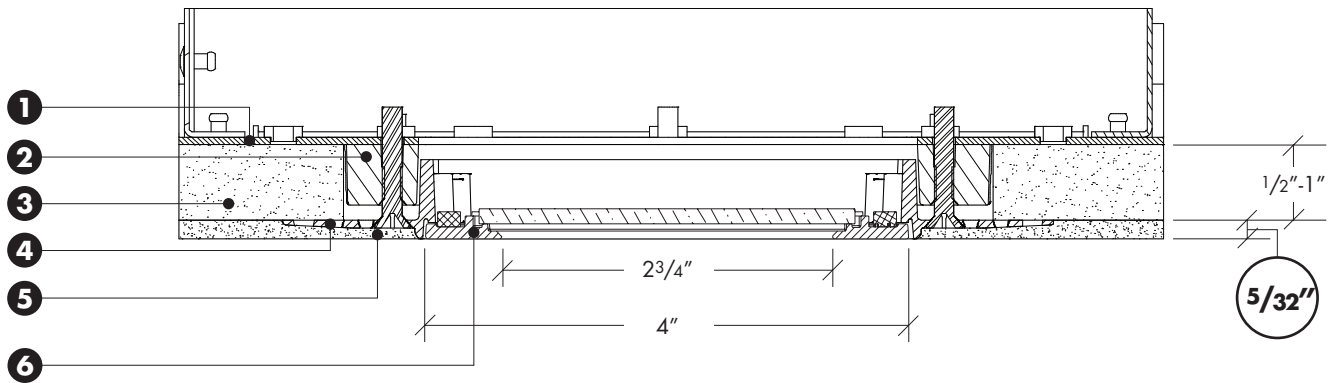

WW
WALL WASH lens installed in trim plate*

*Lensed trim plate rated for use in DRY, DAMP, or WET locations (covered ceiling applications only).

TYPE P1 – TRIM ASSEMBLY CROSS SECTION DETAIL – FOR 5/32" CEILING FINISH

- 1) Housing
- 2) Frame – May be installed before or after sheetrock. Square frame can be rotated 45° for diagonal appearance.
- 3) Sheetrock – Accommodates all thickness from 1/2" to 1".
- 4) Flush Mud Ring (type P1 for 5/32" ceiling finish) – Sandwiches against ceiling material. Square flush mud ring may be rotated +/- 5° after sheetrock installation (prior to plastering).
- 5) Ceiling Finish (drywall compound or plaster) 5/32" maximum.
- 6) Trim Plate – Features unique magnetic attachments. Mounts flush to finished ceiling. Includes Solite soft focus lens standard.